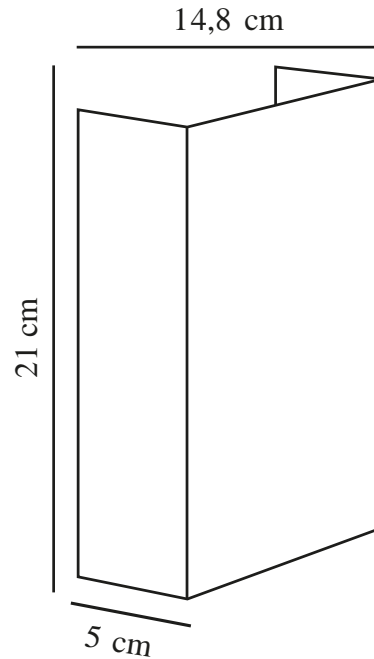

FOLD 15 | WALL LIGHT | BRASS

2019051035

nordlux®

Voltage (V): 230 Volt
IP degree: IP54
Class (Class 1, Class 2, Class 3):
Class 1 (Earth contact)
Socket type: LED – Non-replaceable light source
Parallel connection: True

Primary material: Brass
Secondary material: Plastic
Colour of the glass - Hidden: Clear
Suitable for Seaside: True
Colour: Brass

Height (cm) : 21
Width (cm): 15
Projection (cm): 4.5
EAN: 5704924000614
TUN: 2085846
Item Number: 2019051035
Pcs Per Master Carton: 3

Sales Box Height (cm): 22
Sales Box Width(cm): 6
Sales Box Depth (cm): 16
Sales Box Volume m³ : 0.0021
Product net weight (kg): 1.24

Brightness of light (Lumen): 225
Colour temperature (Kelvin): 3000
Ra-value : 80
Lifetime (hours): 30000
Beam angle (°) : 120
Energy class: F
Actual watt (W): 10.4