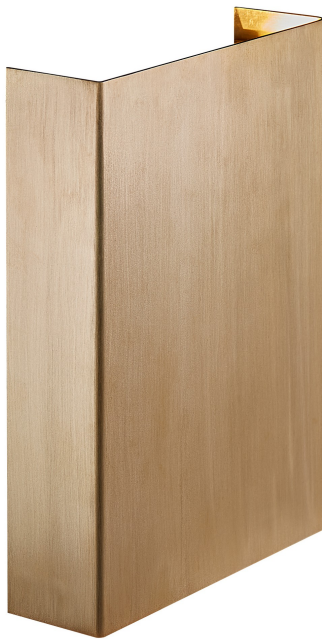

FOLD 15 | WALL LIGHT | BRASS

2019051035

nordlux®