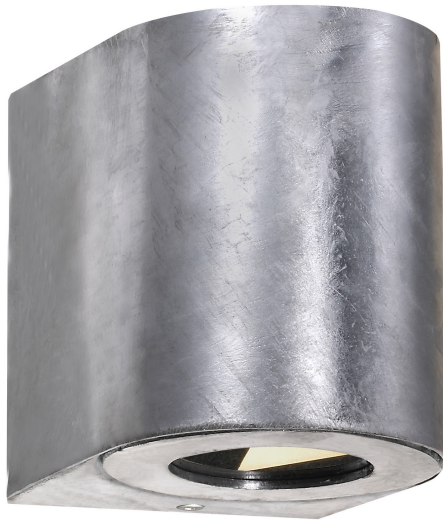

# CANTO 2 | WALL LIGHT | GALVANIZED

49701031

nordlux®

Voltage (V): 230 Volt  
IP degree: IP44

Class (Class 1, Class 2, Class 3):  
Class 1 (Earth contact)  
Socket type: LED – Non-replaceable light source  
Dimmerable - Hidden: False  
Parallel connection: True

Primary material: Galvanized steel  
Colour of the glass - Hidden: Clear  
Suitable for Seaside: True

Colour: Galvanized

Height (cm) : 10.6  
Width (cm): 8.7  
Projection (cm): 10

EAN: 5701581482685  
TUN: 2050186  
Item Number: 49701031

- Four light effects included • Both up- and downlight • Built-in parallel connection
- Extra durable material suitable for coastal areas (Designed For Seaside) • 15-year guarantee on surface deterioration • Long LED lifespan (30,000 hours)

Whether Canto 2 is placed indoors or outdoors, the lamp offers a unique lighting experience. The minimalist design makes the lamp both decorative and sculptural. The light flows both up and down, and with the three included pattern inserts, it is possible to change the light image according to desire and personal style. Designed by Danish designer Bønnelycke MDD.