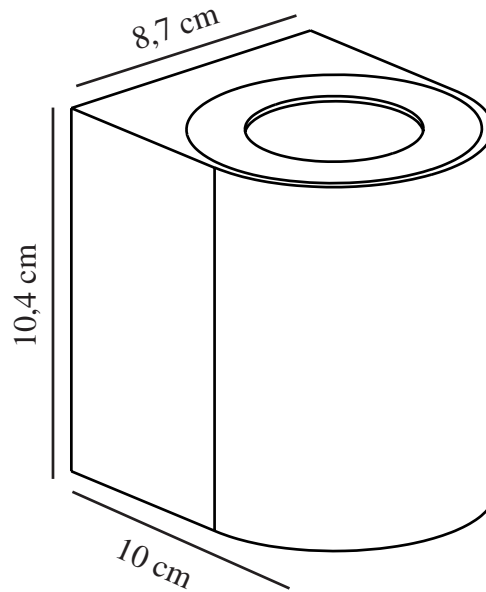

# CANTO 2 | WALL LIGHT | GALVANIZED

49701031

nordlux®

Voltage (V): 230 Volt  
IP degree: IP44

Class (Class 1, Class 2, Class 3):  
Class 1 (Earth contact)  
Socket type: LED – Non-replaceable light source  
Dimmerable - Hidden: False  
Parallel connection: True

Primary material: Galvanized steel  
Colour of the glass - Hidden: Clear  
Suitable for Seaside: True

Colour: Galvanized

Height (cm) : 10.6  
Width (cm): 8.7  
Projection (cm): 10

EAN: 5701581482685  
TUN: 2050186  
Item Number: 49701031

Pcs Per Master Carton: 3  
Sales Box Height (cm): 12  
Sales Box Width(cm): 9  
Sales Box Depth (cm): 11  
Sales Box Volume m<sup>3</sup> : 0.0012  
Product net weight (kg): 0.7

Brightness of light (Lumen): 500  
Colour temperature (Kelvin): 3000  
Ra-value : 80  
Lifetime (hours): 30000  
Beam angle (°) : 120  
Energy class: F  
Actual watt (W): 10.6