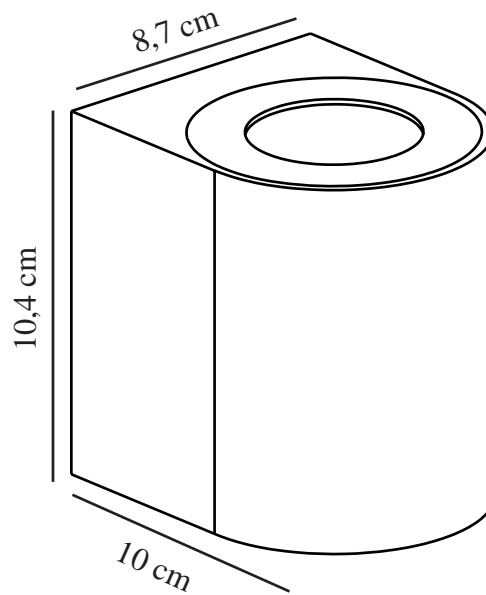

CANTO 2 | WALL LIGHT | BRASS

49701035

nordlux®

Voltage (V): 230 Volt
IP degree: IP44
Class (Class 1, Class 2, Class 3):
Class 1 (Earth contact)
Socket type: LED – Non-
replaceable light source
Dimmerable - Hidden: False
Parallel connection: True

Height (cm) : 10.6
Width (cm): 8.7
Projection (cm): 10
EAN: 5701581482883
TUN: 2050188
Item Number: 49701035
Pcs Per Master Carton: 3

Sales Box Height (cm): 11.2
Sales Box Width(cm): 10.6
Sales Box Depth (cm): 9.3
Sales Box Volume m³ : 0.0011
Product net weight (kg): 0.58

Primary material: Brass
Colour of the glass - Hidden: Clear
Suitable for Seaside: True
Colour: Brass

Brightness of light (Lumen): 500
Colour temperature (Kelvin): 3000
Ra-value : 80
Lifetime (hours) : 30000
Beam angle (°) : 120
Energy class: F
Actual watt (W): 10.6