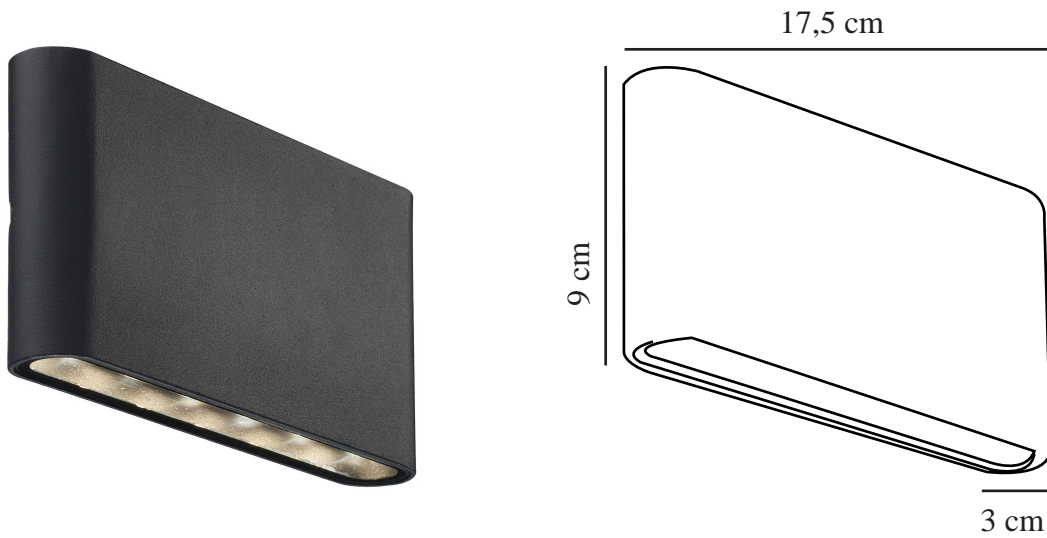

# KINVER | WALL LIGHT | BLACK

84181003

nordlux®

Voltage (V): 220-240 Volt  
IP degree: IP54  
Class (Class 1, Class 2, Class 3):  
Class 1 (Earth contact)  
Socket type: LED – Non-  
replaceable light source  
Parallel connection: False

Primary material: Aluminium  
Secondary material: Glass  
Suitable for Seaside: False  
Colour: Black

Height (cm) : 9  
Width (cm): 17.5  
Projection (cm): 3

EAN: 5701581342880  
TUN: 1850699  
Item Number: 84181003  
Pcs Per Master Carton: 3  
Sales Box Height (cm): 10

Sales Box Width(cm): 4.5  
Sales Box Depth (cm): 18  
Sales Box Volume m³ : 0.0008  
Product net weight (kg): 0.47

Brightness of light (Lumen): 285  
Colour temperature (Kelvin): 3000  
Ra-value : 80  
Lifetime (hours): 25000  
Beam angle (°) : 336  
Energy class: E  
Actual watt (W): 8.5

- Super slim design • Lights both up and down
- Long LED lifespan (25,000 hours)

Kinver is a super slim and elegant wall light for outdoor use. Lights both upwards and downwards, creating a beautiful light effect that is ideal for the driveway or the main entrance. Kinver is supplied with an integrated LED light source with a low energy consumption and a long lifespan.