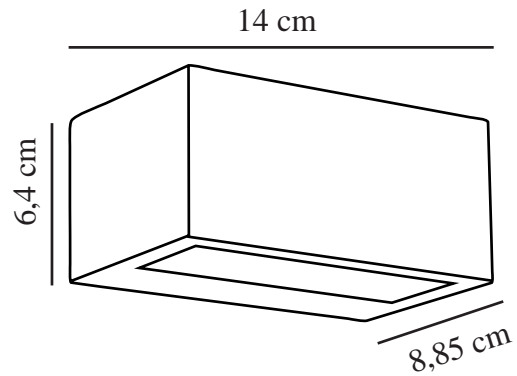

NENE | WALL LIGHT | BLACK

872723

nordlux®